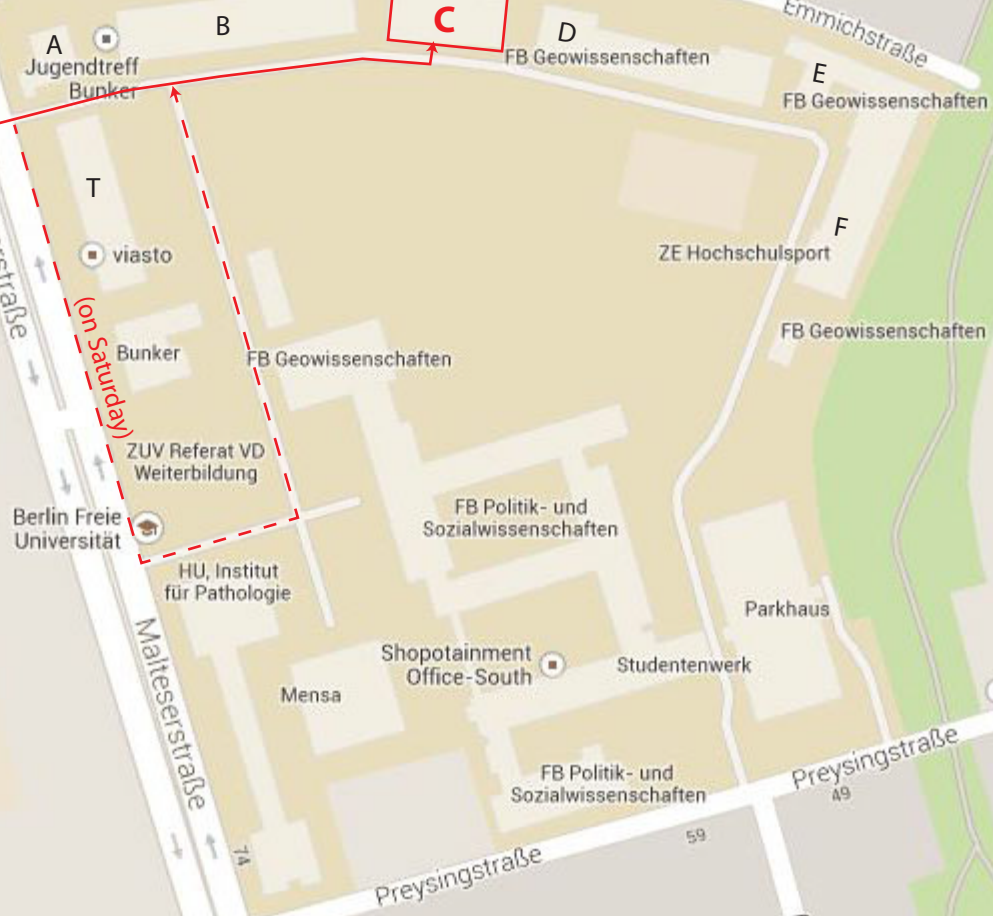

Bus X83
richtung Nahariyastr.

Bus Stop
Emmichstraße

(on Sunday)

MedMeet

50 m
200 ft